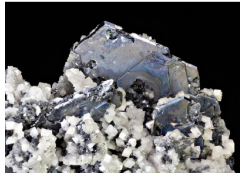

This is a reminder that the auction will close this evening at 7 p.m. eastern standard time. You can find these by clicking on the Auction Link on our Home Page.

Galena twin - Missouri

Rhodochrosite -
Africa